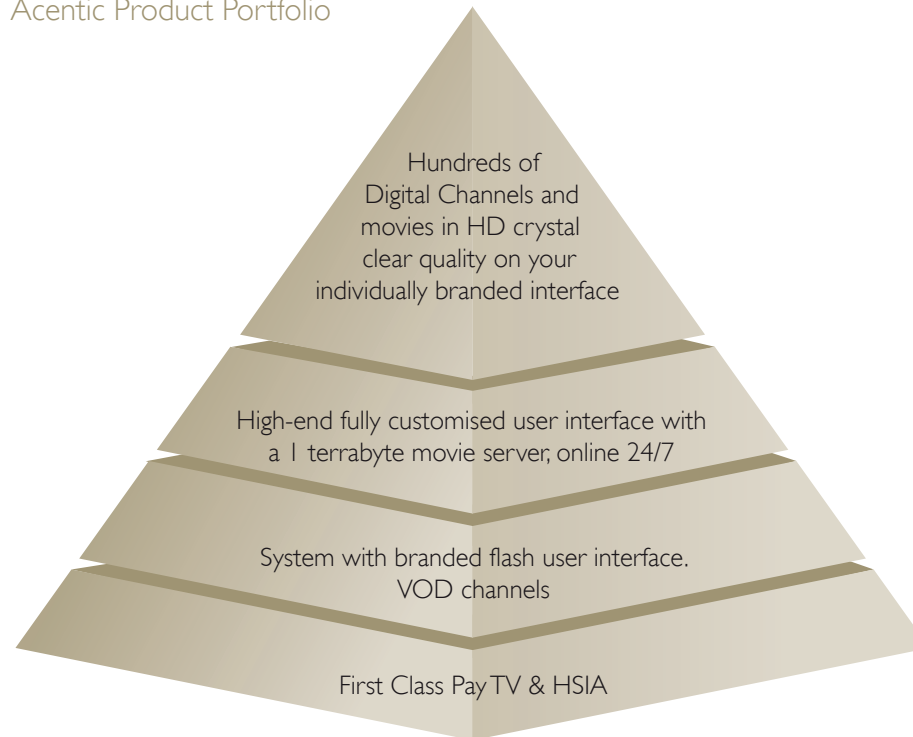

Acentic Product Portfolio

Infotainment

24/7 service – proactive and reactive

Product life-cycle operations management

Fully branded Adobe® Flash® user interface.

TV Services

Network audits & Refurbishment

Digital TV headend. Sat or terrestrial

LCDs - distribution and installation

HSIA – Coax, Cat6/7, Cat5, Cat2., Wifi. Bundled or Standalone